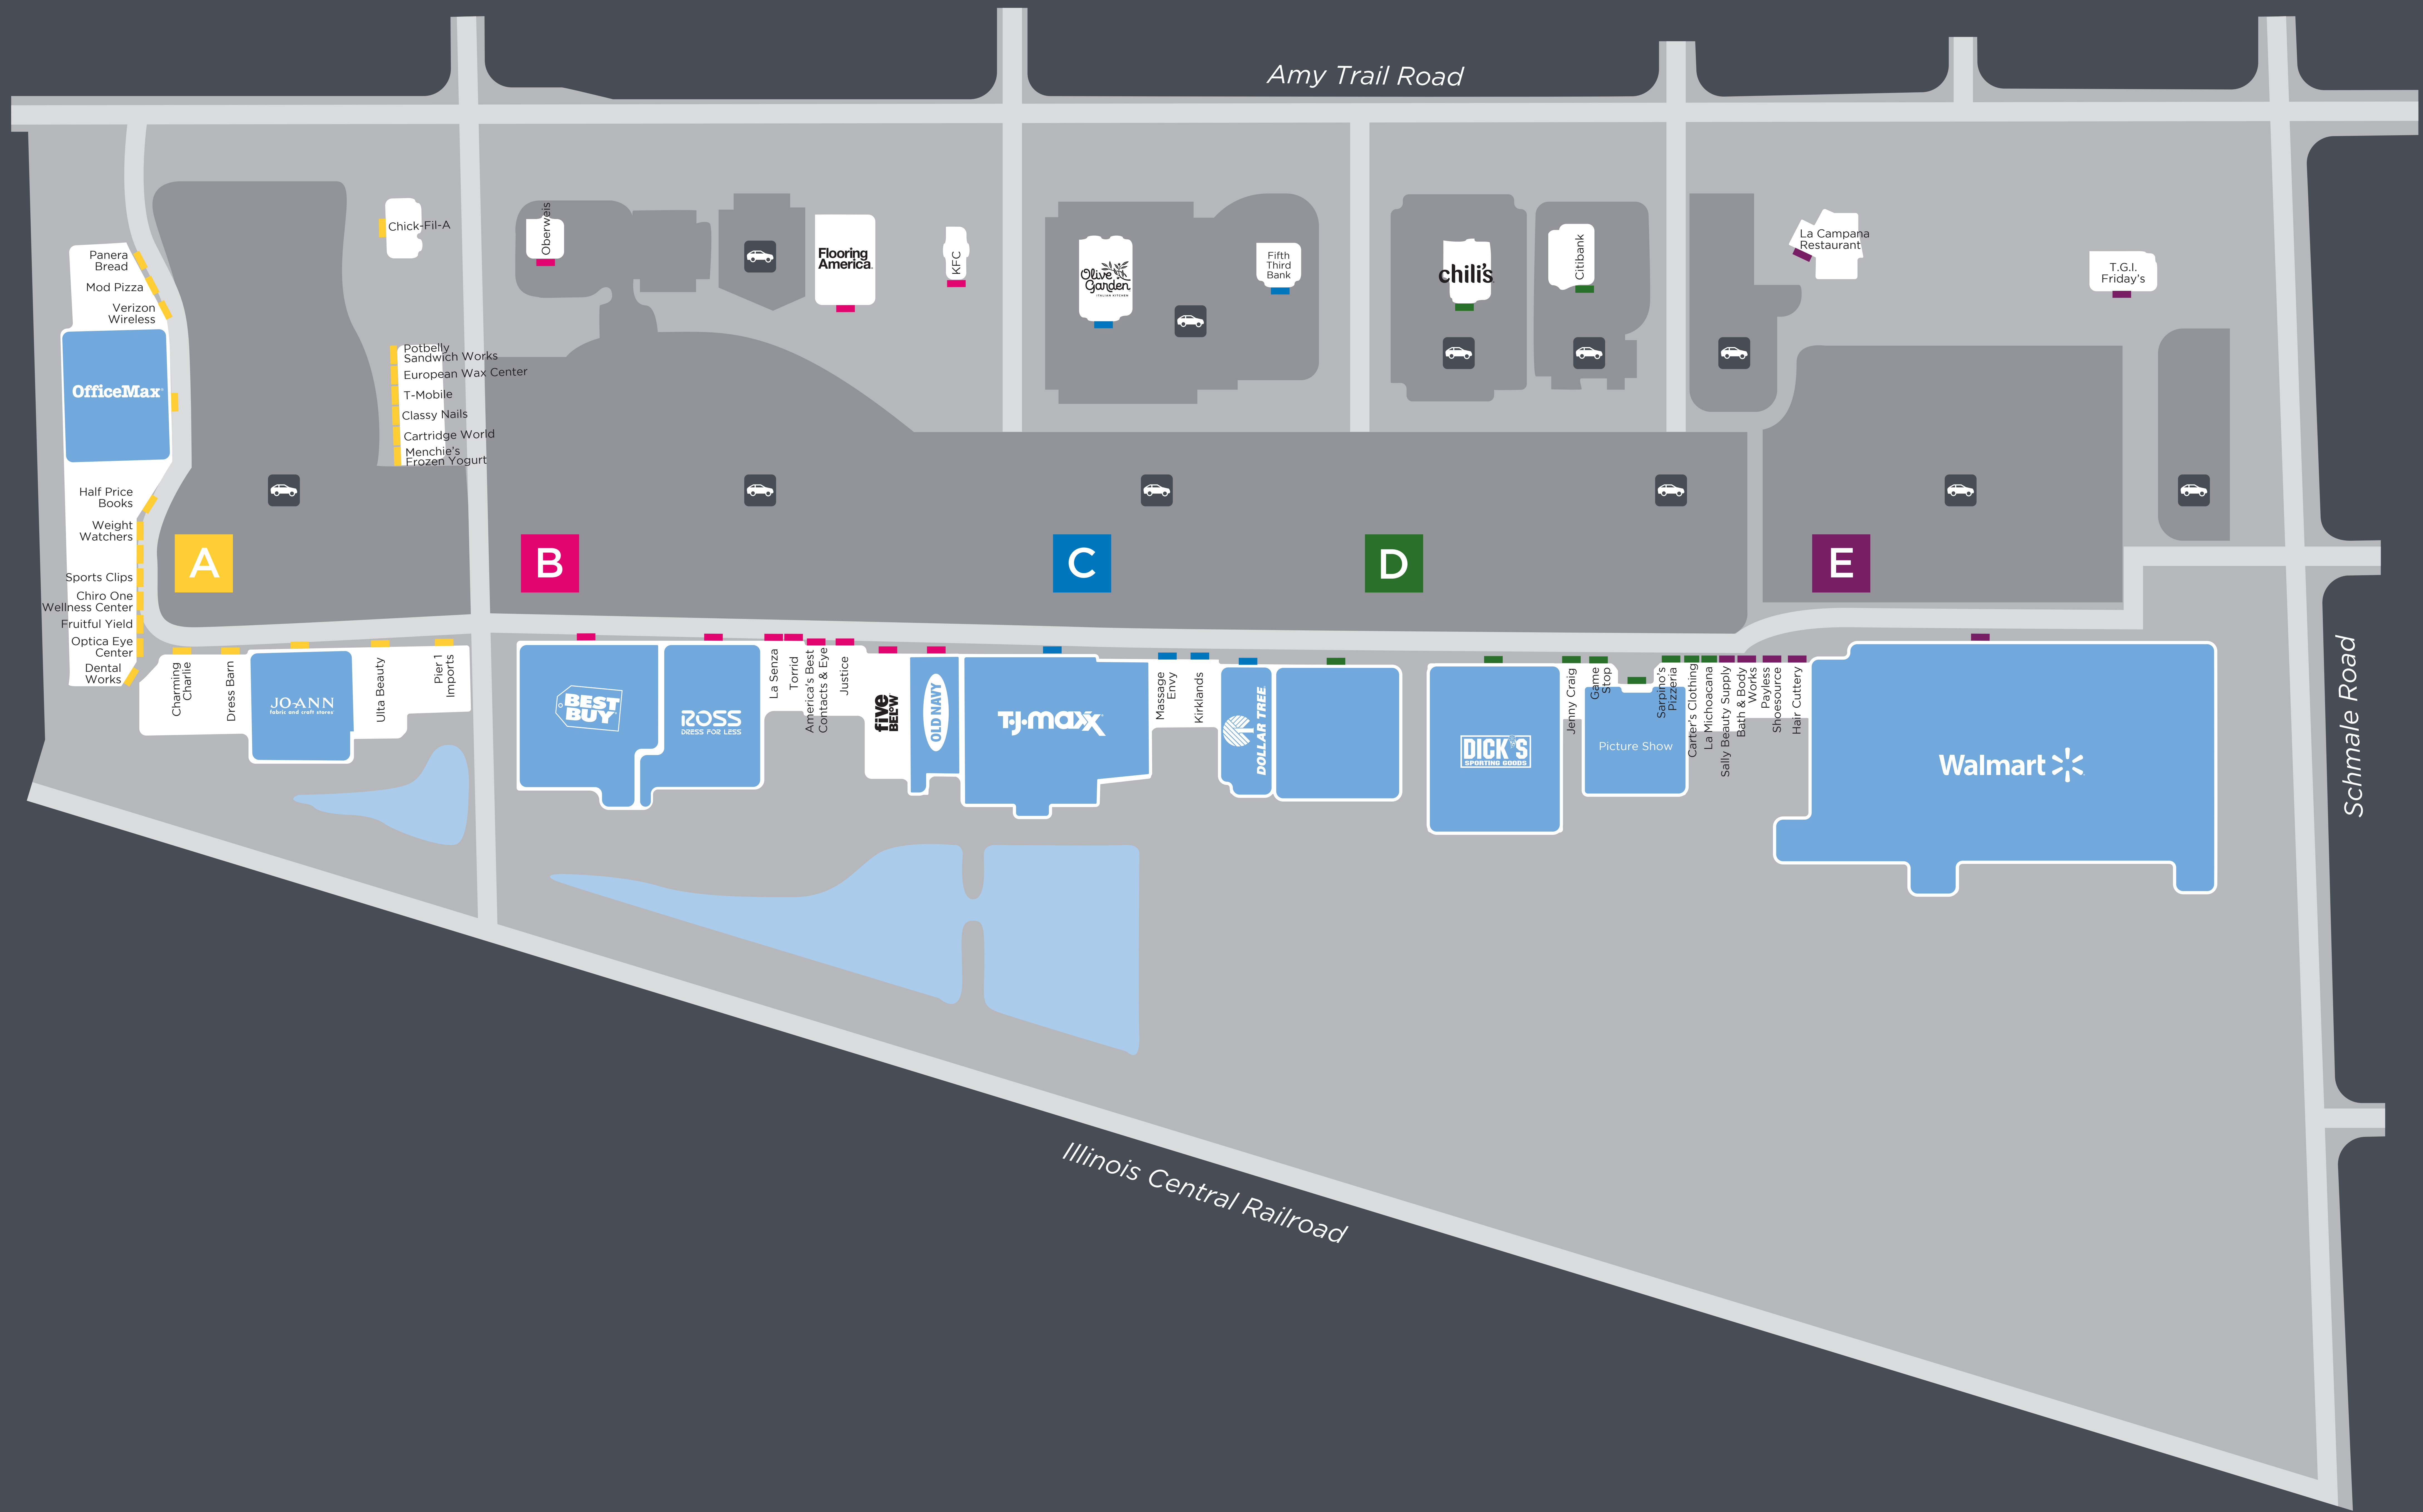

BLOOMINGDALE COURT

DIRECTORY LEGEND
Parking

Bloomingdale Court

SHOPPING

- Bath & Body Works
- Best Buy
- Carter's Clothing
- Cartridge World
- Charming Charlie
- Dick's Sporting Goods
- Dollar Tree
- Dress Barn
- Five Below
- Flooring America
- Fruitful Yield
- GameStop
- Half Price Books
- Jo-Ann Fabrics
- Justice
- Kirkland's
- La Senza
- Office Max
- Old Navy
- Payless Shoes
- Peir1 Imports

- **E** Bath & Body Works
- **B** Best Buy
- **D** Carter's Clothing
- **A** Cartridge World
- **A** Charming Charlie
- **D** Dick's Sporting Goods
- **C** Dollar Tree
- **A** Dress Barn
- **B** Five Below
- **B** Flooring America
- **D** Fruitful Yield
- **A** GameStop
- **E** Half Price Books
- **A** Jo-Ann Fabrics
- **C** Justice
- **B** Kirkland's
- **A** La Senza
- **D** Office Max
- **C** Old Navy
- **A** Payless Shoes
- **A** Peir1 Imports

DINING

- Chick-Fil-A
- Chilli's Bar & Grill
- KFC
- La Campana Restaurant
- La Michoacana
- Picture Show
- ROSS Dress for Less
- Sally Beauty Supply
- T.J. Maxx
- Torrid
- ULTA
- Walmart

- **B** Picture Show
- **B** ROSS Dress for Less
- **A** Sally Beauty Supply
- **D** T.J. Maxx
- **A** Torrid
- **A** ULTA
- **B** Walmart

PERSONAL & PROFESSIONAL SERVICES

- **A** Classy Nails
- **A** Dental Works
- **B** European Wax Center
- **C** Fifth Third Bank
- **A** Hair Cuttery
- **A** Jenny Craig
- **D** Massage Envy
- **E** Optica Eye Center
- **A** Sport Clips
- **A** T-Mobile
- **A** Verizon Wireless
- **A** Weight Watchers

MANAGED BY

WASHINGTON PRIME GROUP